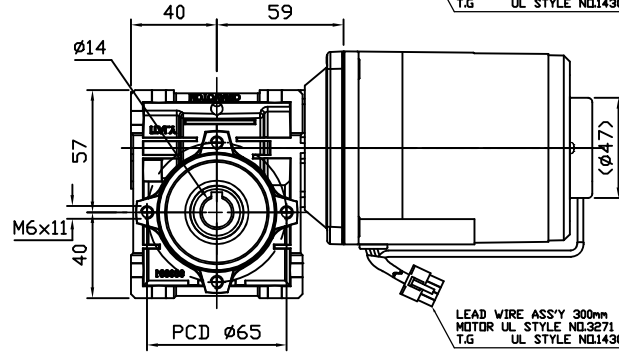

NO	DESCRIPTION	MATERIAL	SIZE, DWG. NO	Q'TY	W.T. (KG)		REMARK
					UNIT	TOTAL	

LEAD WIRE ASS'Y 300mm  
MOTOR UL STYLE ND3271 AWG NO.20  
T.G UL STYLE ND1430 AWG NO.24

LEAD WIRE ASS'Y 300mm  
MOTOR UL STYLE ND3271 AWG NO.20  
T.G UL STYLE ND1430 AWG NO.24

OUTPUT HOLLOW SHAFT

LEAD WIRE ASS'Y 300mm  
MOTOR UL STYLE ND3271 AWG NO.20  
T.G UL STYLE ND1430 AWG NO.24

CUSTOMER APPROVE		AMEND		PROJECT		MOTOVARIO					
MECHANICAL	ELECTRICAL	△		MODEL		NMRV030_90라 40W DKM SPEED					
		△		MODEL NUMBER		NMRV 030 90라 + 9SDK□-40 (5~80:1)					
		△		DRAWN	LEE M.P	DATE		REV	A	SCALE	NONE
		△		CHECKED	KIM J.S	DATE		UNIT	MM	PAGE	-
		NO	CONTENT	DATE	APPROVED	LEE J.Y	DATE				