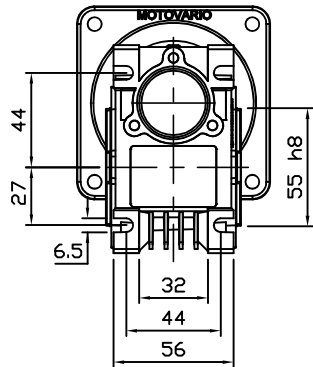

NO	DESCRIPTION	MATERIAL	SIZE, DWG. NO	Q'TY	W.T. (KG)		REMARK
					UNIT	TOTAL	

LEAD WIRE ASS'Y 300mm  
MOTOR UL STYLE ND3271 AWG NO.20  
T.G UL STYLE ND1430 AWG NO.24

LEAD WIRE ASS'Y 300mm  
MOTOR UL STYLE ND3271 AWG NO.20  
T.G UL STYLE ND1430 AWG NO.24

OUTPUT HOLLOW SHAFT

LEAD WIRE ASS'Y 300mm  
MOTOR UL STYLE ND3271 AWG NO.20  
T.G UL STYLE ND1430 AWG NO.24

CUSTOMER APPROVE		AMEND		PROJECT		MOTOVARIO					
MECHANICAL	ELECTRICAL	△		MODEL		NMRV030_90라 40W DKM SPEED					
		△		MODEL NUMBER		NMRV 030 90라 + 9SDK□-40 (5~80:1)					
		△		DRAWN	LEE M.P	DATE		REV	A	SCALE	NONE
		△		CHECKED	KIM J.S	DATE		UNIT	MM	PAGE	-
		NO	CONTENT	DATE	APPROVED	LEE J.Y	DATE				