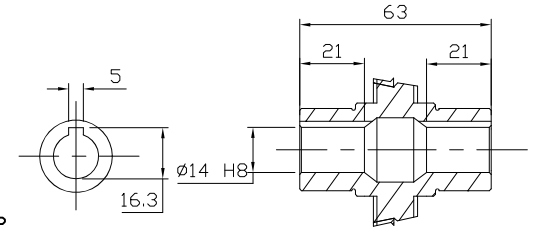

NO	DESCRIPTION	MATERIAL	SIZE, DWG. NO	Q'TY	W.T. (KG)		REMARK
					UNIT	TOTAL	

LEAD WIRE ASS'Y 300mm  
MOTOR UL STYLE ND3271 AWG NO.20  
T.G UL STYLE ND1430 AWG NO.24

LEAD WIRE ASS'Y 300mm  
MOTOR UL STYLE ND3271 AWG NO.20  
T.G UL STYLE ND1430 AWG NO.24

OUTPUT HOLLOW SHAFT

LEAD WIRE ASS'Y 300mm  
MOTOR UL STYLE ND3271 AWG NO.20  
T.G UL STYLE ND1430 AWG NO.24

CUSTOMER APPROVE		AMEND		PROJECT		MOTOVARIO					
MECHANICAL	ELECTRICAL	△		MODEL		NMRV030_90라 40W DKM SPEED					
		△		MODEL NUMBER		NMRV 030 90라 + 9SDK□-40 (5~80:1)					
		△		DRAWN	LEE M.P	DATE		REV	A	SCALE	NONE
		△		CHECKED	KIM J.S	DATE		UNIT	MM	PAGE	-
		NO	CONTENT	DATE	APPROVED	LEE J.Y	DATE				