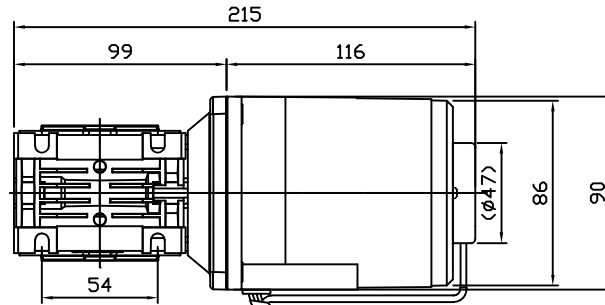

NO	DESCRIPTION	MATERIAL	SIZE, DWG. NO	Q'TY	W.T. (KG)		REMARK
					UNIT	TOTAL	

LEAD WIRE ASS'Y 300mm  
MOTOR UL STYLE ND3271 AWG NO.20  
T.G UL STYLE ND1430 AWG NO.24

LEAD WIRE ASS'Y 300mm  
MOTOR UL STYLE ND3271 AWG NO.20  
T.G UL STYLE ND1430 AWG NO.24

OUTPUT HOLLOW SHAFT

LEAD WIRE ASS'Y 300mm  
MOTOR UL STYLE ND3271 AWG NO.20  
T.G UL STYLE ND1430 AWG NO.24

CUSTOMER APPROVE		AMEND		PROJECT		MOTOVARIO					
MECHANICAL	ELECTRICAL	△		MODEL		NMRV030_90라 40W DKM SPEED					
		△		MODEL NUMBER		NMRV 030 90라 + 9SDK□-40 (5~80:1)					
		△		DRAWN	LEE M.P	DATE		REV	A	SCALE	NONE
		△		CHECKED	KIM J.S	DATE		UNIT	MM	PAGE	-
		NO	CONTENT	DATE	APPROVED	LEE J.Y	DATE				