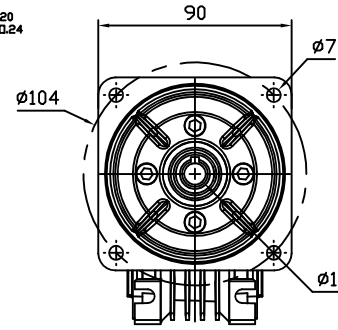

NO	DESCRIPTION	MATERIAL	SIZE, DWG. NO	Q'TY	W.T. (KG)		REMARK
					UNIT	TOTAL	

LEAD WIRE ASS'Y 300mm  
MOTOR UL STYLE ND3271 AWG NO.20  
T.G UL STYLE ND1430 AWG NO.24

LEAD WIRE ASS'Y 300mm  
MOTOR UL STYLE ND3271 AWG NO.20  
T.G UL STYLE ND1430 AWG NO.24

OUTPUT HOLLOW SHAFT

LEAD WIRE ASS'Y 300mm  
MOTOR UL STYLE ND3271 AWG NO.20  
T.G UL STYLE ND1430 AWG NO.24

CUSTOMER APPROVE		AMEND		PROJECT		MOTOVARIO					
MECHANICAL	ELECTRICAL	△		MODEL		NMRV030_90라 40W DKM SPEED					
		△		MODEL NUMBER		NMRV 030 90라 + 9SDK□-40 (5~80:1)					
		△		DRAWN	LEE M.P	DATE		REV	A	SCALE	NONE
		△		CHECKED	KIM J.S	DATE		UNIT	MM	PAGE	-
		NO	CONTENT	DATE	APPROVED	LEE J.Y	DATE				