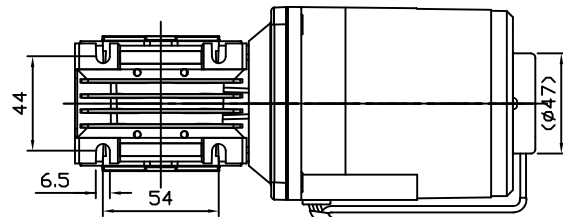

NO	DESCRIPTION	MATERIAL	SIZE, DWG. NO	Q'TY	W.T. (KG)		REMARK
					UNIT	TOTAL	

LEAD WIRE ASS'Y 300mm  
MOTOR UL STYLE ND3271 AWG NO.20  
T.G UL STYLE ND1430 AWG NO.24

LEAD WIRE ASS'Y 300mm  
MOTOR UL STYLE ND3271 AWG NO.20  
T.G UL STYLE ND1430 AWG NO.24

OUTPUT HOLLOW SHAFT

LEAD WIRE ASS'Y 300mm  
MOTOR UL STYLE ND3271 AWG NO.20  
T.G UL STYLE ND1430 AWG NO.24

CUSTOMER APPROVE		AMEND		PROJECT		MOTOVARIO					
MECHANICAL	ELECTRICAL	△		MODEL		NMRV030_90라 40W DKM SPEED					
		△		MODEL NUMBER		NMRV 030 90라 + 9SDK□-40 (5~80:1)					
		△		DRAWN	LEE M.P	DATE		REV	A	SCALE	NONE
		△		CHECKED	KIM J.S	DATE		UNIT	MM	PAGE	-
		NO	CONTENT	DATE	APPROVED	LEE J.Y	DATE				