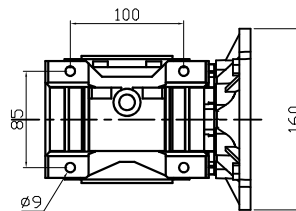

REDUCER SPEC	
MODEL	NMRV-P 063
SERVICE FACTOR	3.6
RATIO	15
OUTPUT [rpm]	116.7
OUTPUT TORQUE [Nm]	39
WEIGHT [kg]	5.8

MOTOR SPEC	
MODEL	TA/71C4 220/380V
POWER [kW]	0.55
POLE, PHASE	4P, 3PHASE
INPUT [rpm]	1750
BRAKE	NO
WEIGHT [kg]	6.7

OUTPUT HOLLOW SHAFT

**한국 (주)한국체인모터**

Tel. 032-815-8888 Fax. 815-8020  
www.hcmfa.com

PROJECT		MOTOVARIO					
DRAWN	SEO Y.S	DATE		REV	A	SCALE	1:1
CHECKED	KIM J.S	DATE		UNIT	MM	PAGE	-
APPROVED	LEE J.Y	DATE					