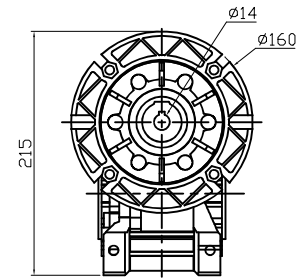

REDUCER SPEC	
MODEL	NMRV-P 063
SERVICE FACTOR	3.6
RATIO	15
OUTPUT [rpm]	116.7
OUTPUT TORQUE [Nm]	39
WEIGHT [kg]	5.8

MOTOR SPEC	
MODEL	TA/71C4 220/380V
POWER [kW]	0.55
POLE, PHASE	4P, 3PHASE
INPUT [rpm]	1750
BRAKE	NO
WEIGHT [kg]	6.7

OUTPUT HOLLOW SHAFT

**한국 (주)한국체인모터**

Tel. 032-815-8888 Fax. 815-8020  
www.hcmfa.com

PROJECT		MOTOVARIO					
DRAWN	SEO Y.S	DATE		REV	A	SCALE	1:1
CHECKED	KIM J.S	DATE		UNIT	MM	PAGE	-
APPROVED	LEE J.Y	DATE					