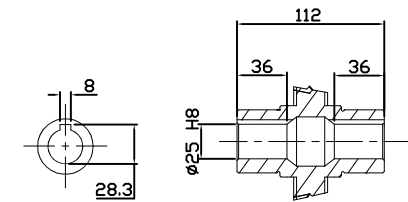

REDUCER SPEC	
MODEL	NMRV-P 063
SERVICE FACTOR	3.6
RATIO	15
OUTPUT [rpm]	116.7
OUTPUT TORQUE [Nm]	39
WEIGHT [kg]	5.8

MOTOR SPEC	
MODEL	TA/71C4 220/380V
POWER [kW]	0.55
POLE, PHASE	4P, 3PHASE
INPUT [rpm]	1750
BRAKE	NO
WEIGHT [kg]	6.7

OUTPUT HOLLOW SHAFT

**한국 (주)한국체인모터**

Tel. 032-815-8888 Fax. 815-8020  
www.hcmfa.com

PROJECT		MOTOVARIO					
DRAWN	SEO Y.S	DATE		REV	A	SCALE	1:1
CHECKED	KIM J.S	DATE		UNIT	MM	PAGE	-
APPROVED	LEE J.Y	DATE					