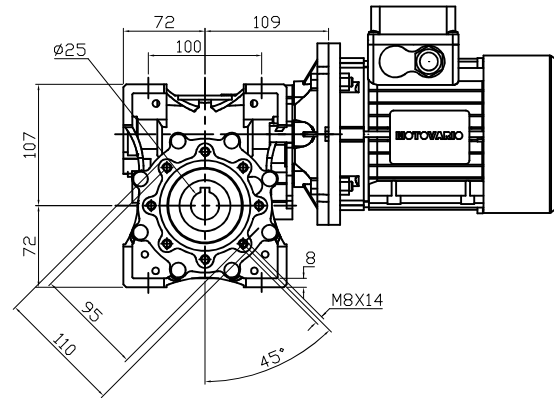

REDUCER SPEC	
MODEL	NMRV-P 063
SERVICE FACTOR	3.6
RATIO	15
OUTPUT [rpm]	116.7
OUTPUT TORQUE [Nm]	39
WEIGHT [kg]	5.8

MOTOR SPEC	
MODEL	TA/71C4 220/380V
POWER [kW]	0.55
POLE, PHASE	4P, 3PHASE
INPUT [rpm]	1750
BRAKE	NO
WEIGHT [kg]	6.7

OUTPUT HOLLOW SHAFT

**한국 (주)한국체인모터**

Tel. 032-815-8888 Fax. 815-8020  
www.hcmfa.com

PROJECT		MOTOVARIO					
DRAWN	SEO Y.S	DATE		REV	A	SCALE	1:1
CHECKED	KIM J.S	DATE		UNIT	MM	PAGE	-
APPROVED	LEE J.Y	DATE					