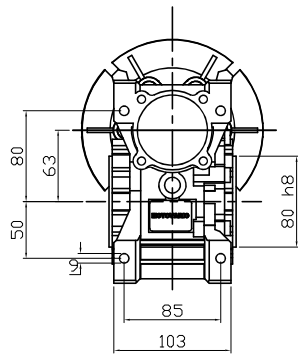

REDUCER SPEC	
MODEL	NMRV-P 063
SERVICE FACTOR	3.6
RATIO	15
OUTPUT [rpm]	116.7
OUTPUT TORQUE [Nm]	39
WEIGHT [kg]	5.8

MOTOR SPEC	
MODEL	TA/71C4 220/380V
POWER [kW]	0.55
POLE, PHASE	4P, 3PHASE
INPUT [rpm]	1750
BRAKE	NO
WEIGHT [kg]	6.7

OUTPUT HOLLOW SHAFT

**한국 (주)한국체인모터**

Tel. 032-815-8888 Fax. 815-8020  
www.hcmfa.com

PROJECT		MOTOVARIO					
DRAWN	SEO Y.S	DATE		REV	A	SCALE	1:1
CHECKED	KIM J.S	DATE		UNIT	MM	PAGE	-
APPROVED	LEE J.Y	DATE					